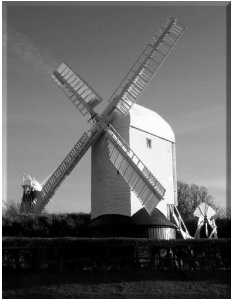

Where in Sussex?

Jack & Jill Windmills
Clayton

West Pier, Brighton

East Cliff Lift, Hastings

Shoreham Cement Works

Strand Gate, Winchelsea

Butlins, Bognor Regis

Beachy Head
Lighthouse